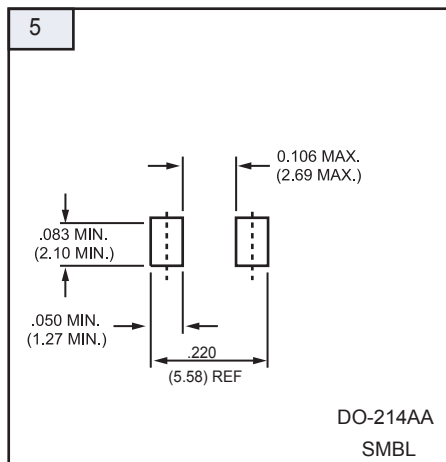

# SOLDER PADS OUTLINE

Unit: inch (mm)

# SOLDER PADS OUTLINE

Unit: inch ( mm )

# SOLDER PADS OUTLINE

Unit: inch ( mm)