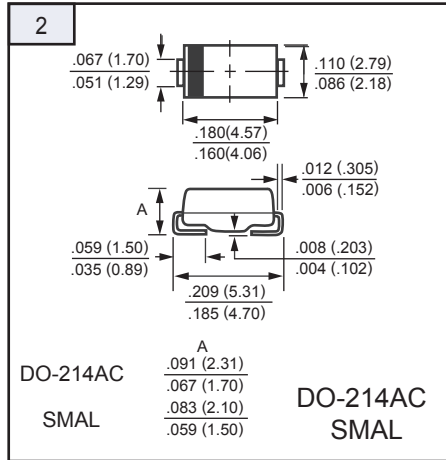

# SOLDER PADS OUTLINE

Unit: inch (mm)

# SOLDER PADS OUTLINE

Unit: inch ( mm )

# SOLDER PADS OUTLINE

Unit: inch ( mm)