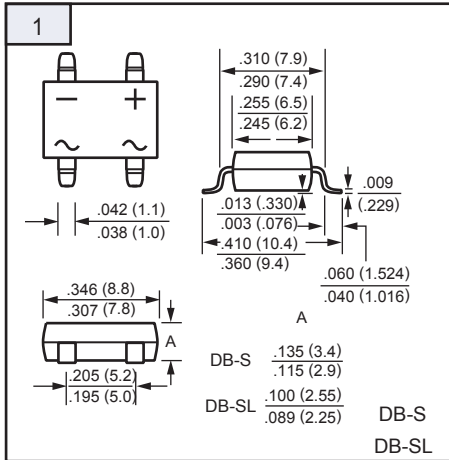

# SOLDER PADS OUTLINE

Unit: inch (mm)

# SOLDER PADS OUTLINE

Unit: inch ( mm )

# SOLDER PADS OUTLINE

Unit: inch ( mm)