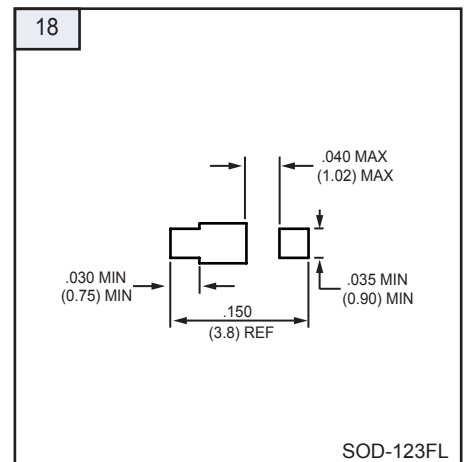

# SOLDER PADS OUTLINE

Unit: inch (mm)

# SOLDER PADS OUTLINE

Unit: inch ( mm )

# SOLDER PADS OUTLINE

Unit: inch ( mm)