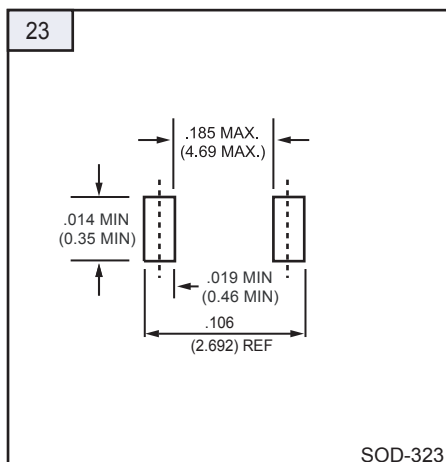

# SOLDER PADS OUTLINE

Unit: inch (mm)

# SOLDER PADS OUTLINE

Unit: inch ( mm )

# SOLDER PADS OUTLINE

Unit: inch ( mm)