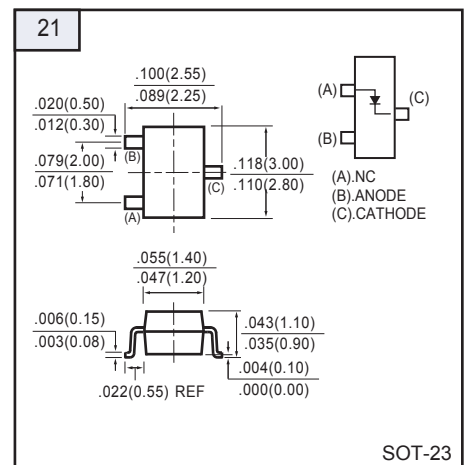

# SOLDER PADS OUTLINE

Unit: inch (mm)

# SOLDER PADS OUTLINE

Unit: inch ( mm )

# SOLDER PADS OUTLINE

Unit: inch ( mm)