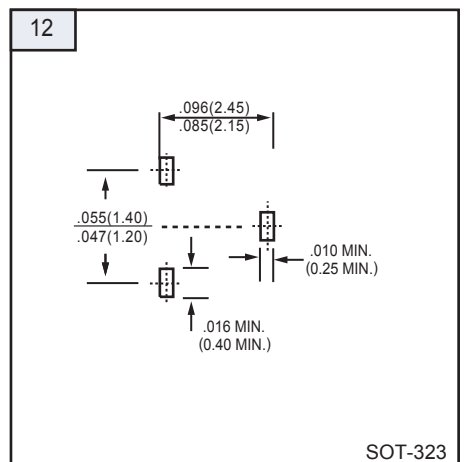

# SOLDER PADS OUTLINE

Unit: inch (mm)

# SOLDER PADS OUTLINE

Unit: inch ( mm )

# SOLDER PADS OUTLINE

Unit: inch ( mm)