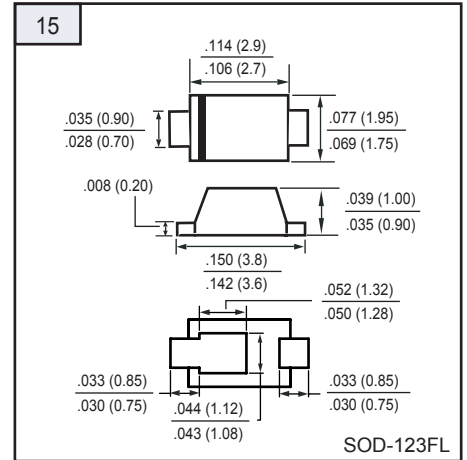

# SOLDER PADS OUTLINE

Unit: inch (mm)

# SOLDER PADS OUTLINE

Unit: inch ( mm )

# SOLDER PADS OUTLINE

Unit: inch ( mm)