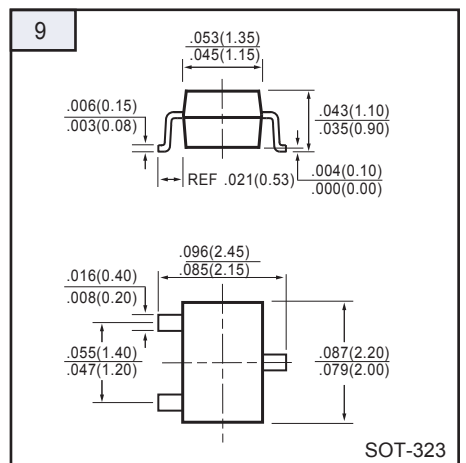

# SOLDER PADS OUTLINE

Unit: inch (mm)

# SOLDER PADS OUTLINE

Unit: inch ( mm )

# SOLDER PADS OUTLINE

Unit: inch ( mm)