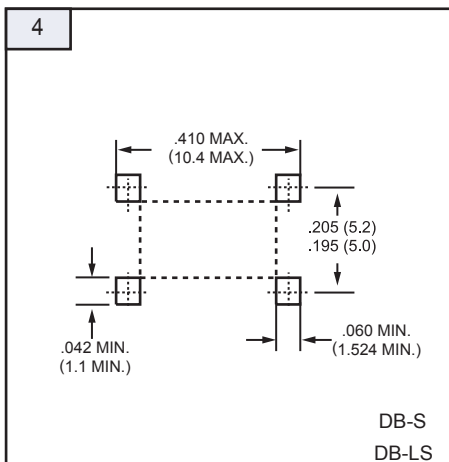

# SOLDER PADS OUTLINE

Unit: inch (mm)

# SOLDER PADS OUTLINE

Unit: inch ( mm )

# SOLDER PADS OUTLINE

Unit: inch ( mm)