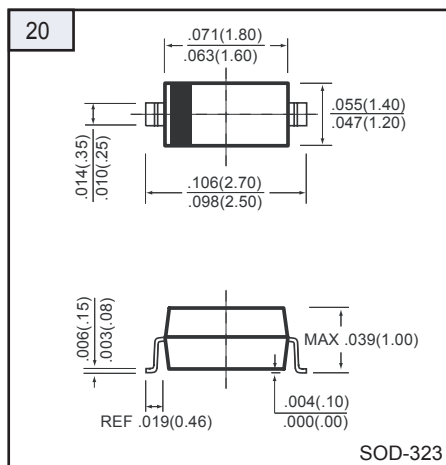

# SOLDER PADS OUTLINE

Unit: inch (mm)

# SOLDER PADS OUTLINE

Unit: inch ( mm )

# SOLDER PADS OUTLINE

Unit: inch ( mm)