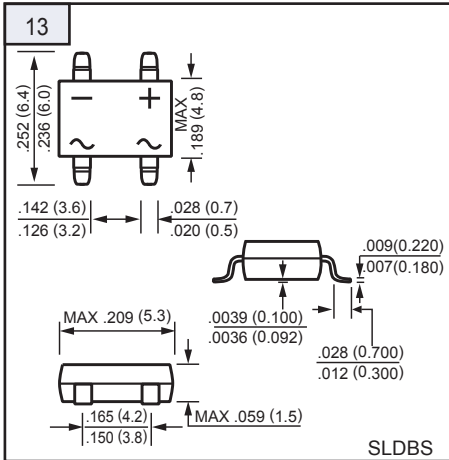

# SOLDER PADS OUTLINE

Unit: inch (mm)

# SOLDER PADS OUTLINE

Unit: inch ( mm )

# SOLDER PADS OUTLINE

Unit: inch ( mm)