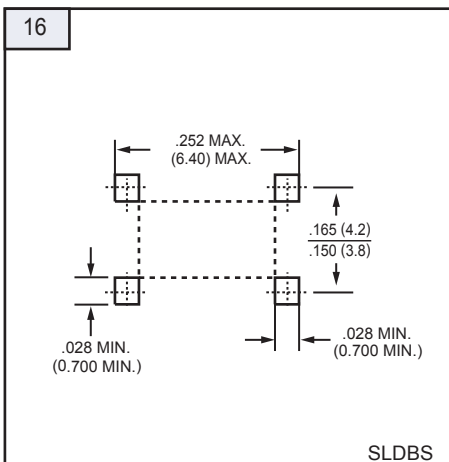

# SOLDER PADS OUTLINE

Unit: inch (mm)

# SOLDER PADS OUTLINE

Unit: inch ( mm )

# SOLDER PADS OUTLINE

Unit: inch ( mm)