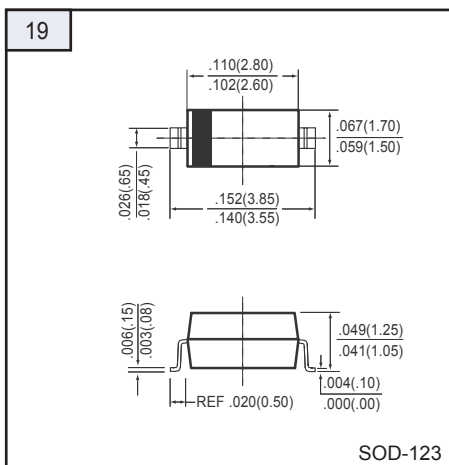

# SOLDER PADS OUTLINE

Unit: inch (mm)

# SOLDER PADS OUTLINE

Unit: inch ( mm )

# SOLDER PADS OUTLINE

Unit: inch ( mm)