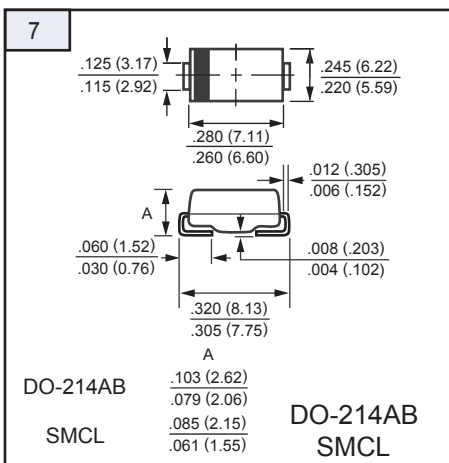

# SOLDER PADS OUTLINE

Unit: inch (mm)

# SOLDER PADS OUTLINE

Unit: inch ( mm )

# SOLDER PADS OUTLINE

Unit: inch ( mm)