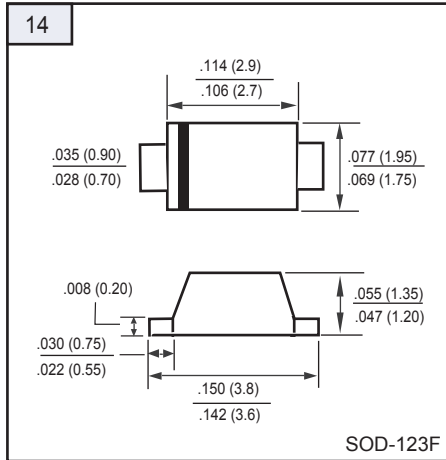

# SOLDER PADS OUTLINE

Unit: inch (mm)

# SOLDER PADS OUTLINE

Unit: inch ( mm )

# SOLDER PADS OUTLINE

Unit: inch ( mm)