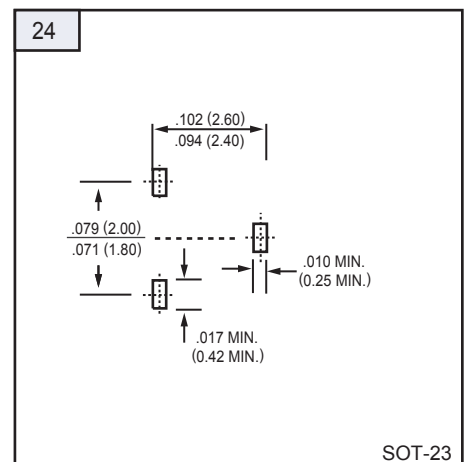

# SOLDER PADS OUTLINE

Unit: inch (mm)

# SOLDER PADS OUTLINE

Unit: inch ( mm )

# SOLDER PADS OUTLINE

Unit: inch ( mm)