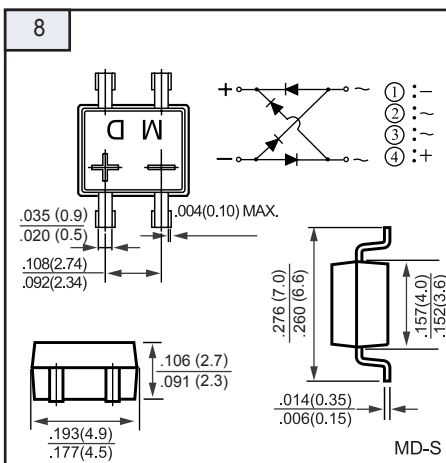

# SOLDER PADS OUTLINE

Unit: inch (mm)

# SOLDER PADS OUTLINE

Unit: inch ( mm )

# SOLDER PADS OUTLINE

Unit: inch ( mm)