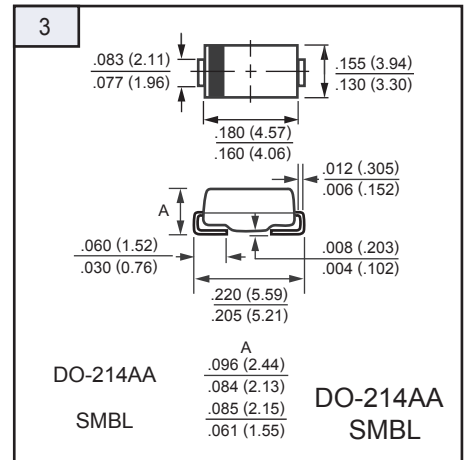

# SOLDER PADS OUTLINE

Unit: inch (mm)

# SOLDER PADS OUTLINE

Unit: inch ( mm )

# SOLDER PADS OUTLINE

Unit: inch ( mm)