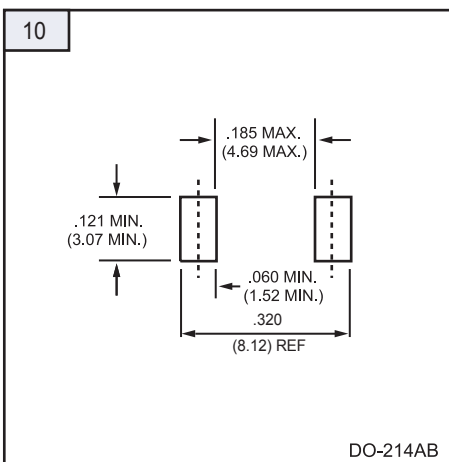

# SOLDER PADS OUTLINE

Unit: inch (mm)

# SOLDER PADS OUTLINE

Unit: inch ( mm )

# SOLDER PADS OUTLINE

Unit: inch ( mm)