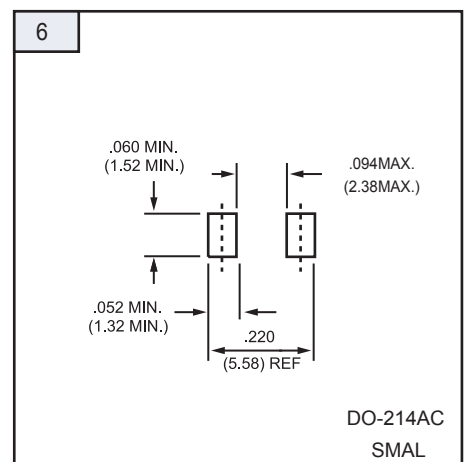

# SOLDER PADS OUTLINE

Unit: inch (mm)

# SOLDER PADS OUTLINE

Unit: inch ( mm )

# SOLDER PADS OUTLINE

Unit: inch ( mm)