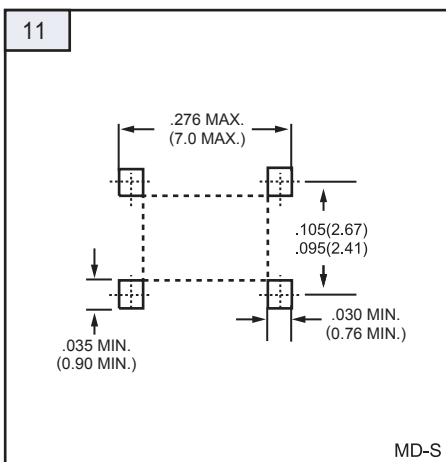

# SOLDER PADS OUTLINE

Unit: inch (mm)

# SOLDER PADS OUTLINE

Unit: inch ( mm )

# SOLDER PADS OUTLINE

Unit: inch ( mm)