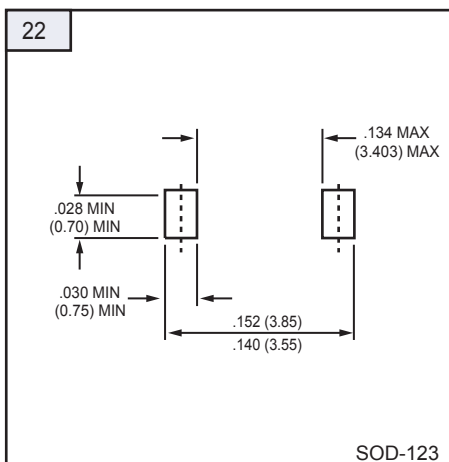

# SOLDER PADS OUTLINE

Unit: inch (mm)

# SOLDER PADS OUTLINE

Unit: inch ( mm )

# SOLDER PADS OUTLINE

Unit: inch ( mm)