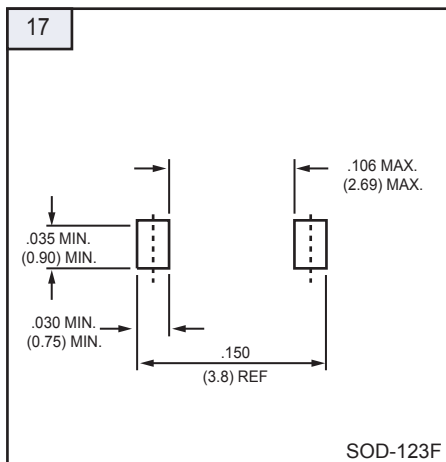

# SOLDER PADS OUTLINE

Unit: inch (mm)

# SOLDER PADS OUTLINE

Unit: inch ( mm )

# SOLDER PADS OUTLINE

Unit: inch ( mm)